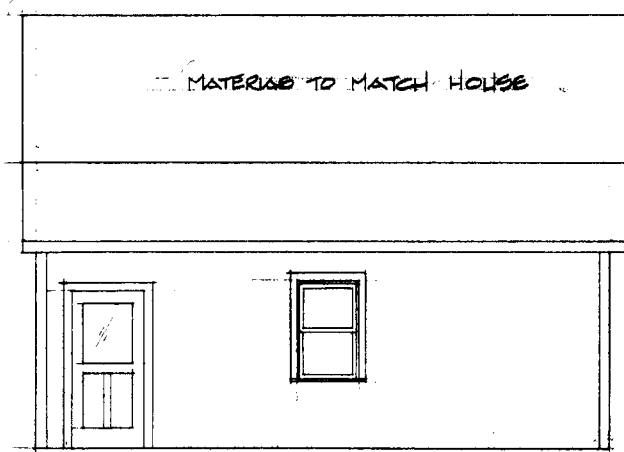

GARAGE - SOUTH ELEVATION  
SCALE: 1/4" = 1'-0" (REAR SIMILAR)

PLAN  
SCALE: 1/4" = 1'-0"

EAST ELEVATION (WEST SIMILAR)  
SCALE: 1/4" = 1'-0"