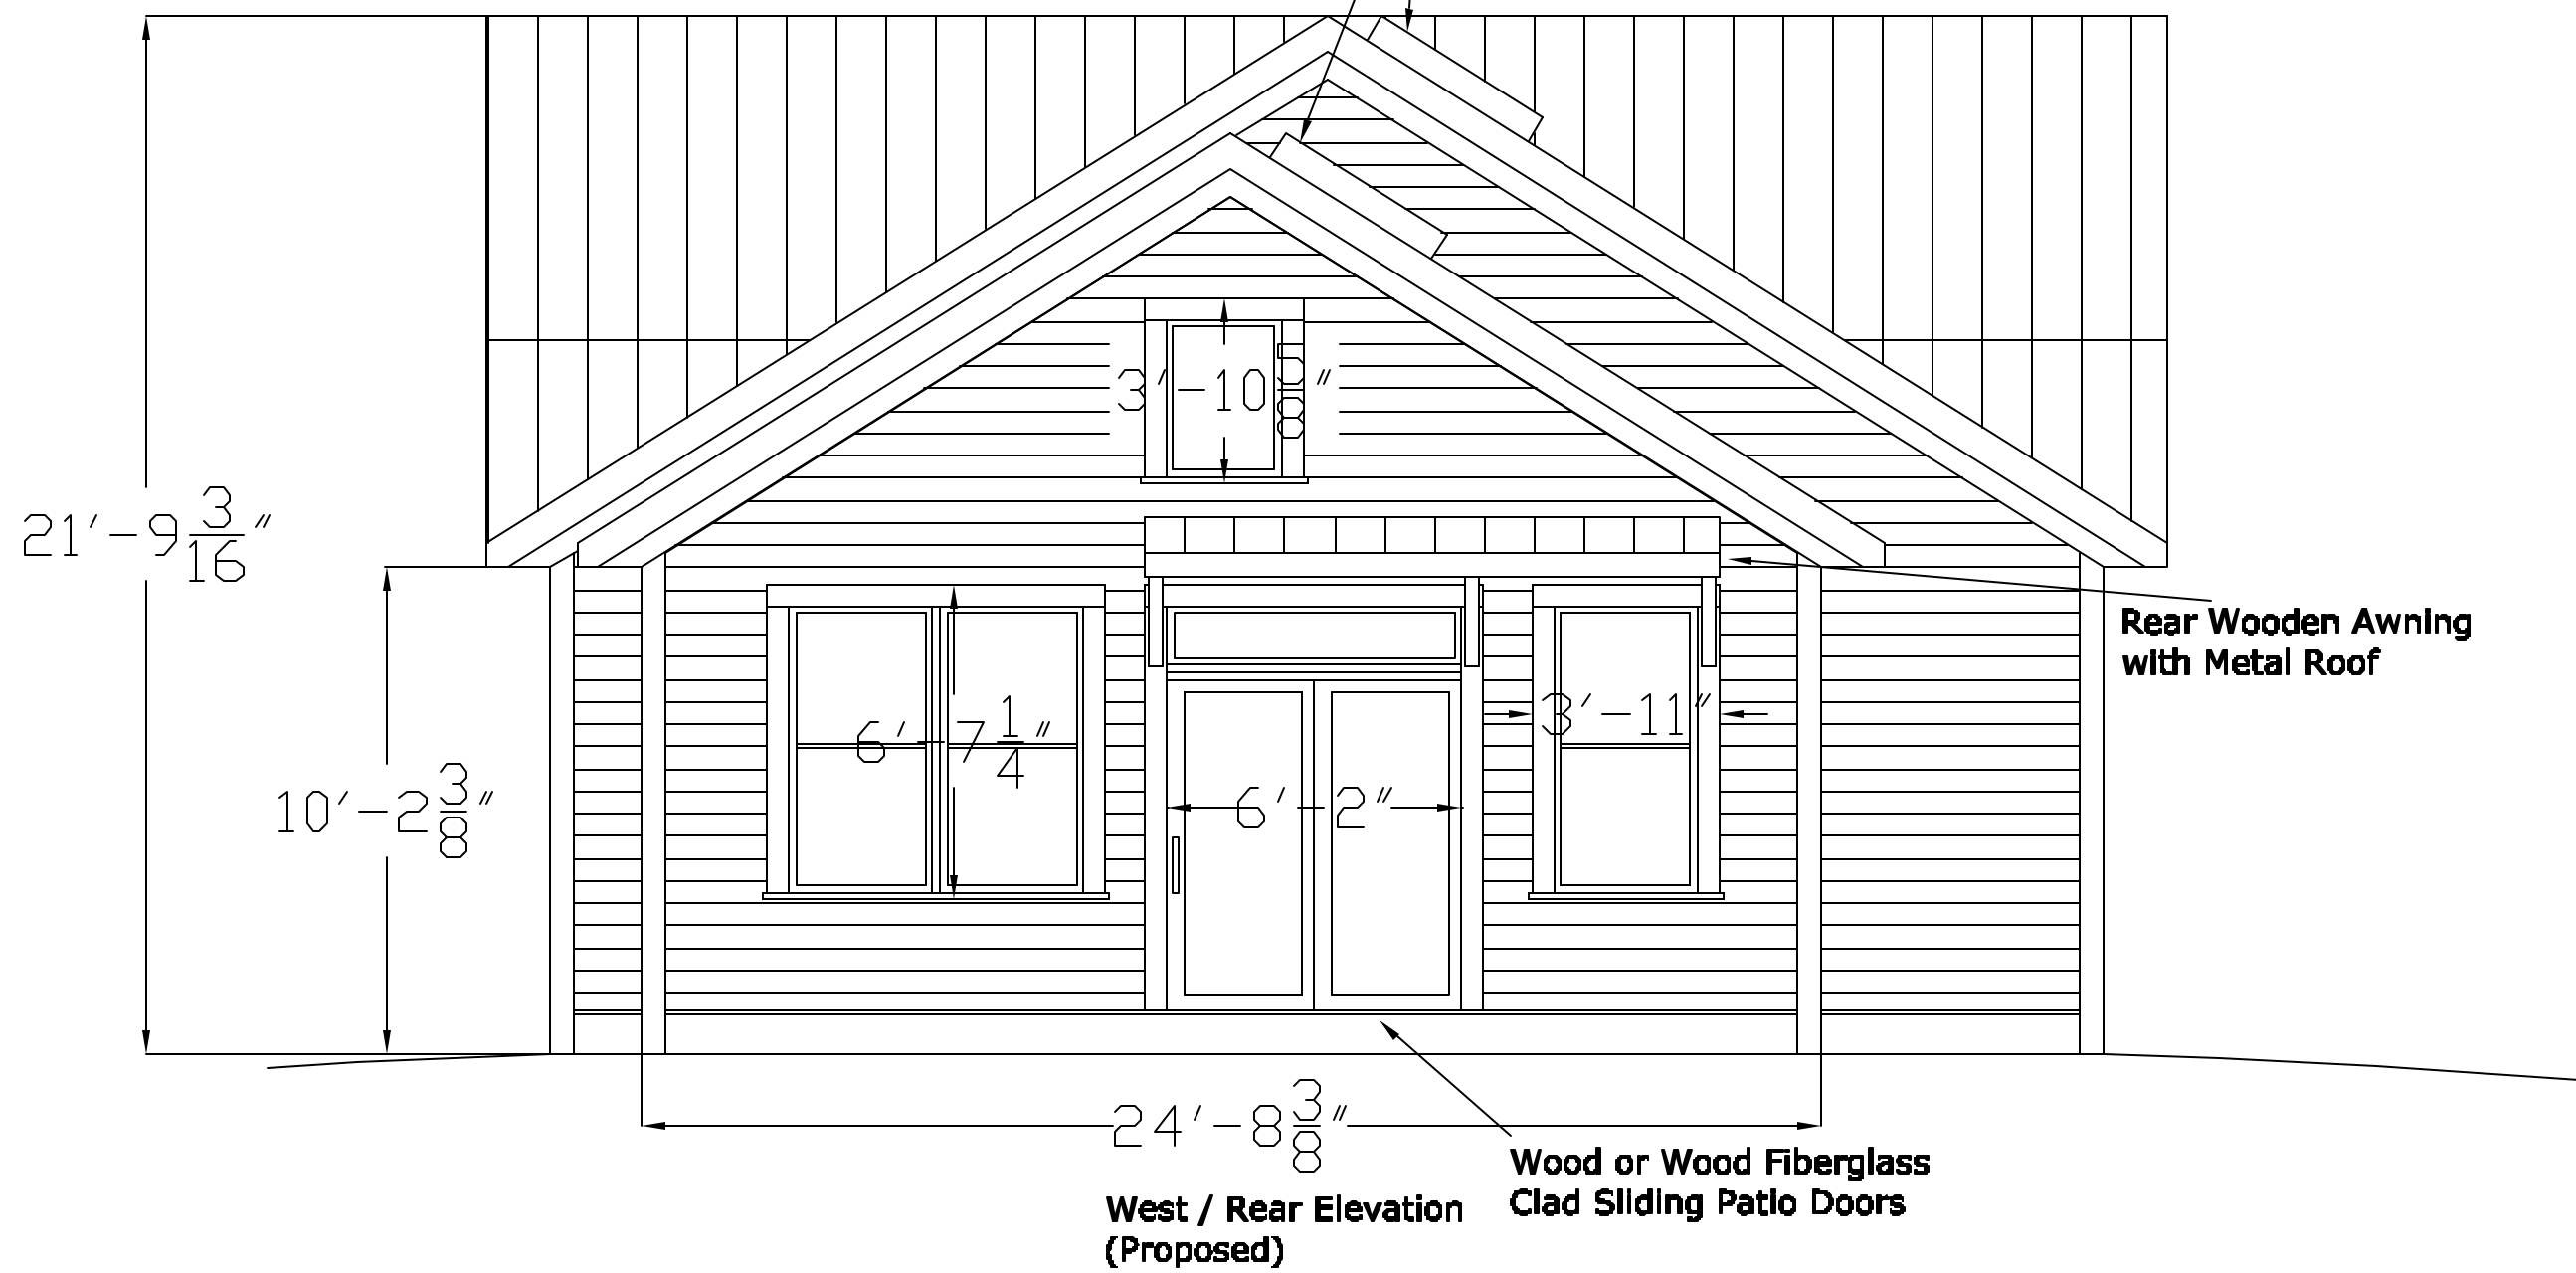

Flat Glass Skylights

Rear Roof Pitch:
7 9/16" in 12"

D.O.C. Unlimited
585 barber st.
athens, GA 30601
t. 706.369.8689
f. 706.613.8826

345 Lyndon Avenue
Athens, GA 30601

title: Proposed West
Elevation

Scale: 1/4"=1'-0"

Designed By: CM/DD/MK
Date: 10-31-06

Drawn By: MK/CM
Revised: 12-03-06

date: 12-03-06

sheet: A-108